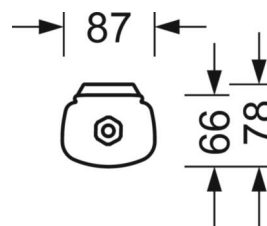

LIGHTING TECHNOLOGY

Placement	LED, Colour rendering/Light colour CRI ≥ 80 / 4000K
Colour tolerance (MacAdam)	5SDCM
Photobiological safety (Luminaire)	RG0
Nominal luminous flux	4516lm
LED service life	50000h L80/B10 (Tq 45°C)
Luminaire luminous efficiency	163lm/W
UGR lat./long.	24.3 / 22.1

MECHANICS

Housing colour	light grey
Dimensions (LxWxH/DxH)	1500mm x 87mm x 66mm
Weight (net)	2.09kg
Cable entry KE	at the end
Type of installation	Ceiling-mounted single installation, Pendant individual mounting, Wall mounting, Mounting rail installation

DEEP-LINK

<https://www.regiolux.de/en/article/50125006600>

Reference	LED 4500lm 840
ηLB	100 %
Φ ↓/↑	92 % / 8 %
UGR lat./long.	24.3 / 22.1

Dimensions

L	1500 mm	Length
B	87 mm	Width
H	66 mm	Height
A1	900 mm	Mounting distance single mounting
A3	675 mm	Mounting distance between luminaires in a light run arrangement
X	0 mm	Distance cable infeed to the center of the luminaire on the X-axis
Y	750 mm	Distance cable infeed to the center of the luminaire on the Y-axis