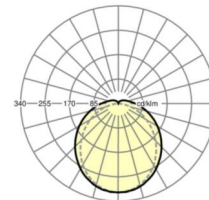

LIGHTING TECHNOLOGY

Placement	LED, Colour rendering/Light colour CRI ≥ 80 / 4000K
Colour tolerance (MacAdam)	5SDCM
Photobiological safety (Luminaire)	RG0
Nominal luminous flux	4516lm
LED service life	50000h L80/B10 (Tq 45°C)
Luminaire luminous efficiency	163lm/W
UGR lat./long.	24.3 / 22.1

DEEP-LINK

<https://www.regiolux.de/en/article/50125006600>

Reference	LED 4500lm 840
ηLB	100 %
Φ ↓/↑	92 % / 8 %
UGR lat./long.	24.3 / 22.1

Dimensions

L	1500 mm	Length
B	87 mm	Width
H	66 mm	Height
A1	900 mm	Mounting distance single mounting
A3	675 mm	Mounting distance between luminaires in a light run arrangement
X	0 mm	Distance cable infeed to the center of the luminaire on the X-axis
Y	750 mm	Distance cable infeed to the center of the luminaire on the Y-axis